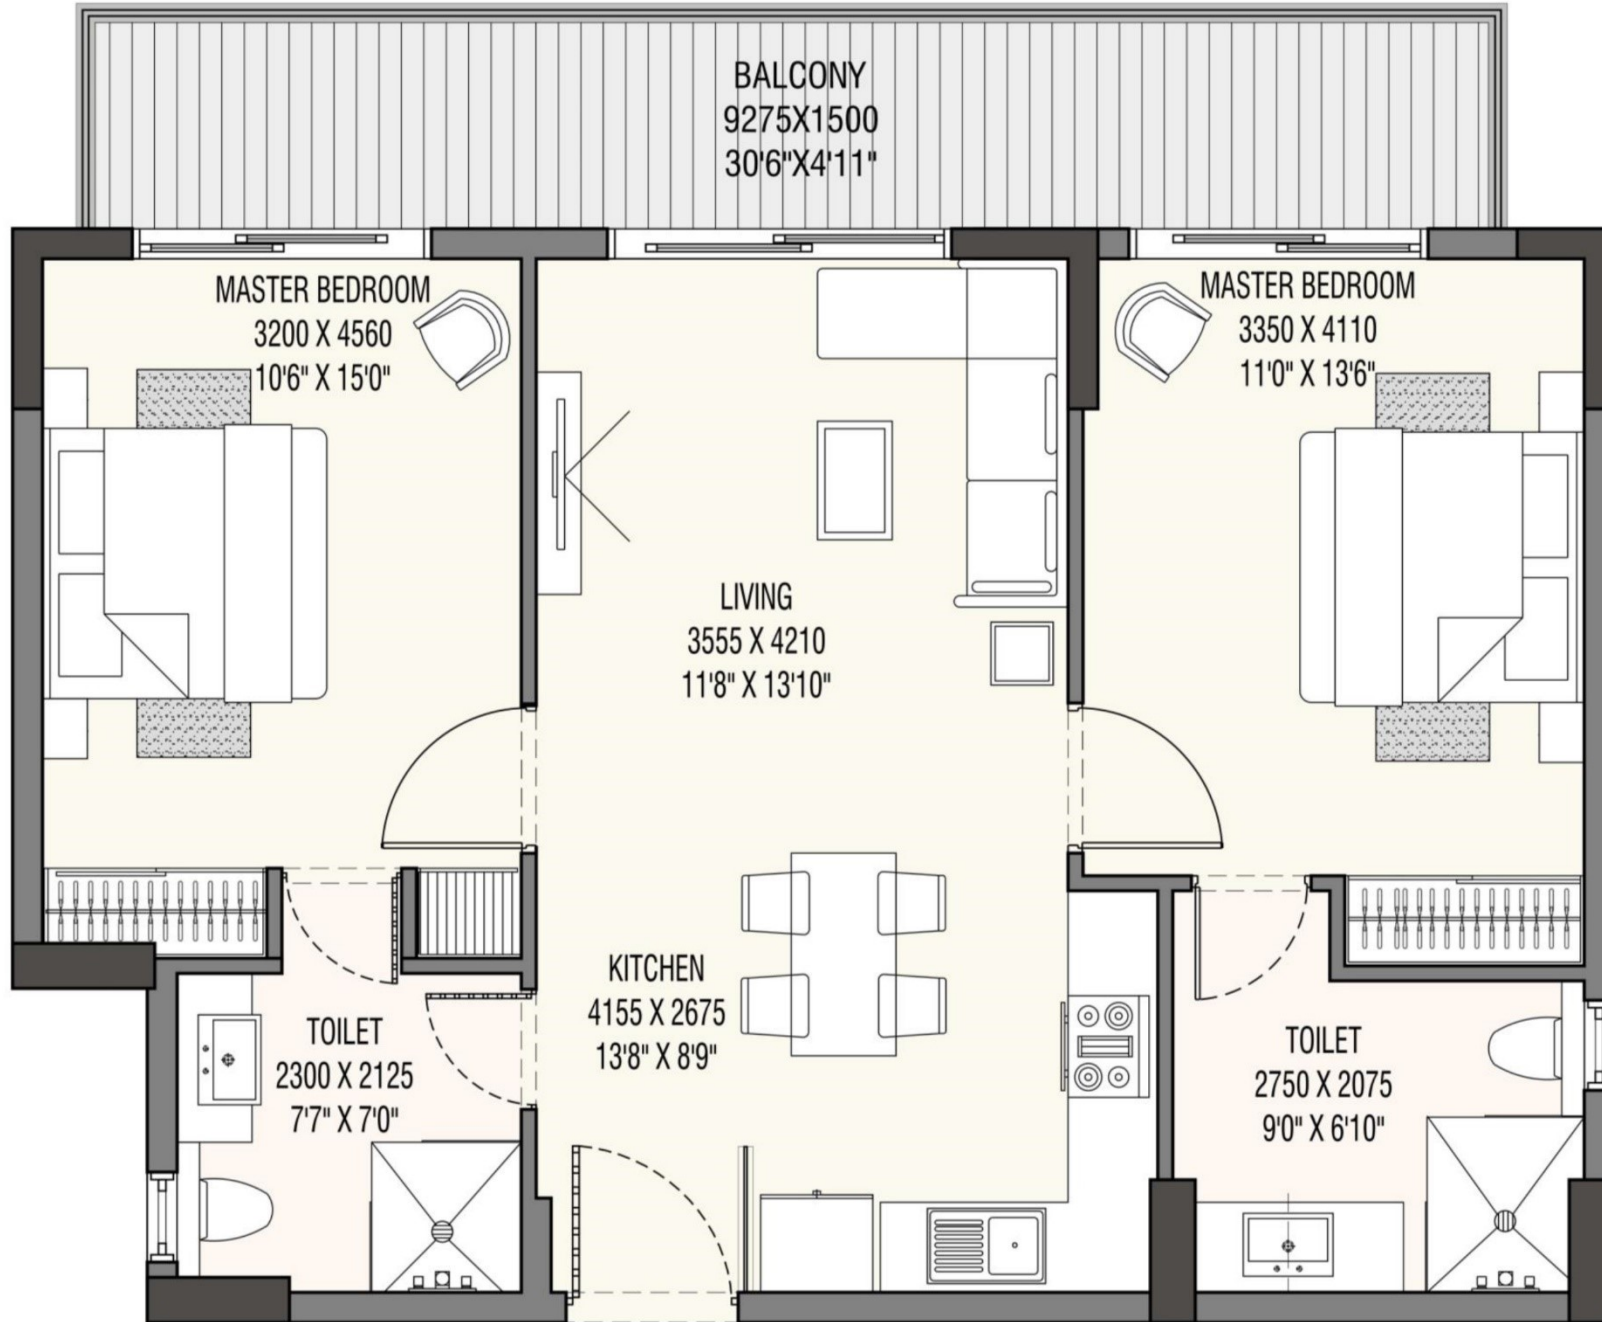

FLOOR PLANS LAYOUT

Strategic Channel Partner:

Rai TM
Realtors
.....where trust meets the satisfaction!!

+91 9999913391

STUDIO

2BHK

2BHK-LARGE

THANK YOU