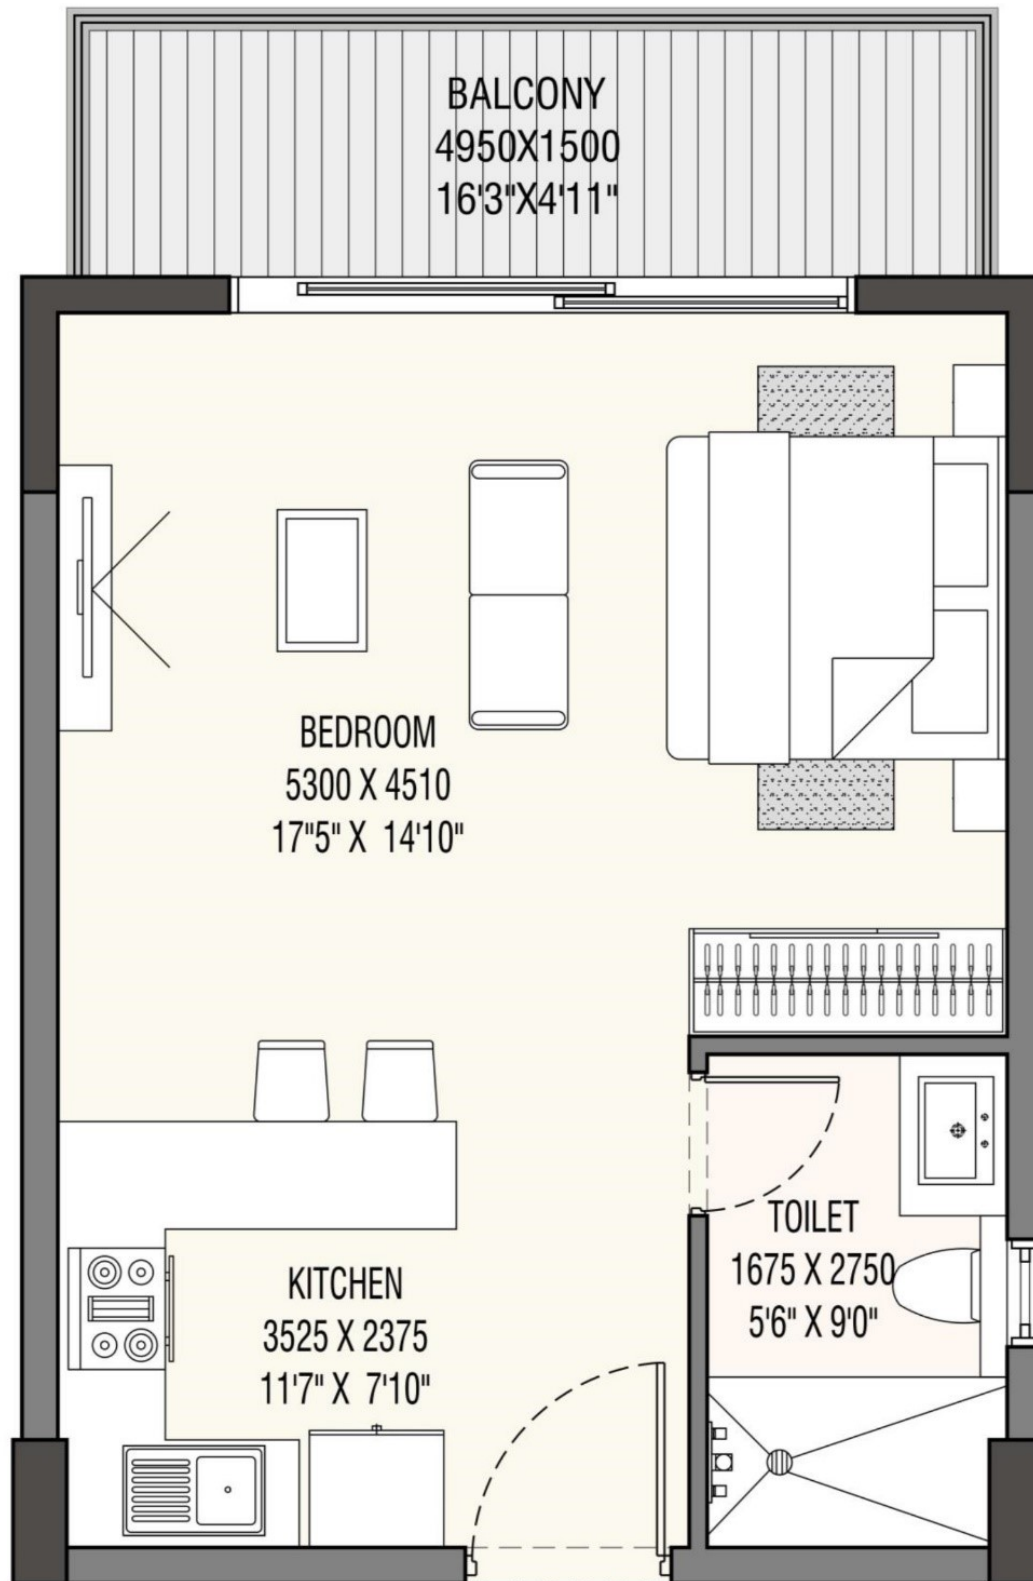

FLOOR PLANS LAYOUT

Strategic Channel Partner:

Rai TM
Realtors
.....where trust meets the satisfaction!!

+91 9999913391

STUDIO

2BHK

2BHK-LARGE

THANK YOU