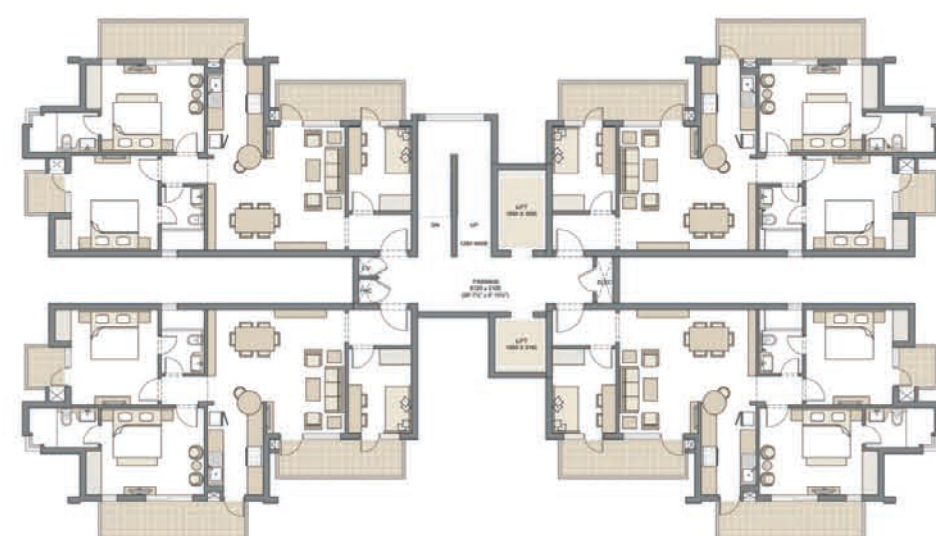

2 BHK + STUDY

Floor Plan Of A Single Unit & The Cluster Plan

2 BHK + STUDY

The 3D View

Authorised Sales Partner:

RaiRealtors TM
.....where trust meets the satisfaction!!

+91 9999913391

SALE AREA : 1480 SQ.FT.

(137.49 SQ.MT.)

TOWER G, H, I, J
UNIT NO. 1, 2, 3 & 4