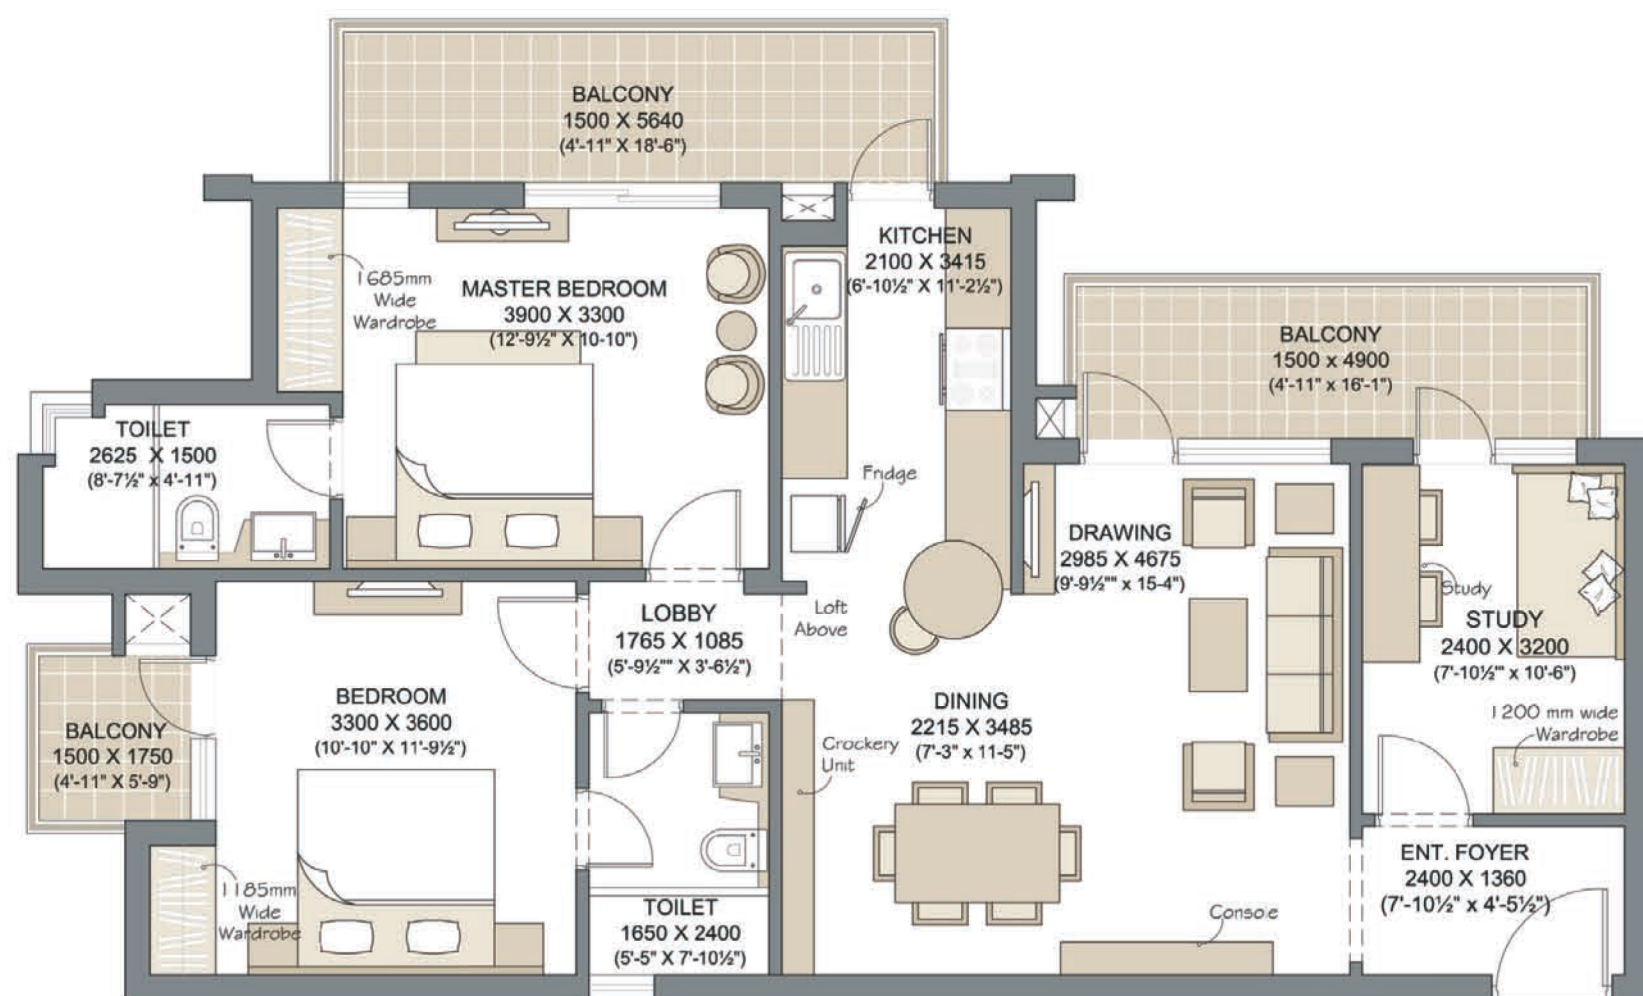

2 BHK + STUDY

Floor Plan Of A Single Unit & The Cluster Plan

2 BHK + STUDY

The 3D View

Authorised Sales Partner:

RaiRealtors TM
.....where trust meets the satisfaction!!

+91 9999913391

SALE AREA : 1480 SQ.FT.

(137.49 SQ.MT.)

TOWER G, H, I, J
UNIT NO. 1, 2, 3 & 4