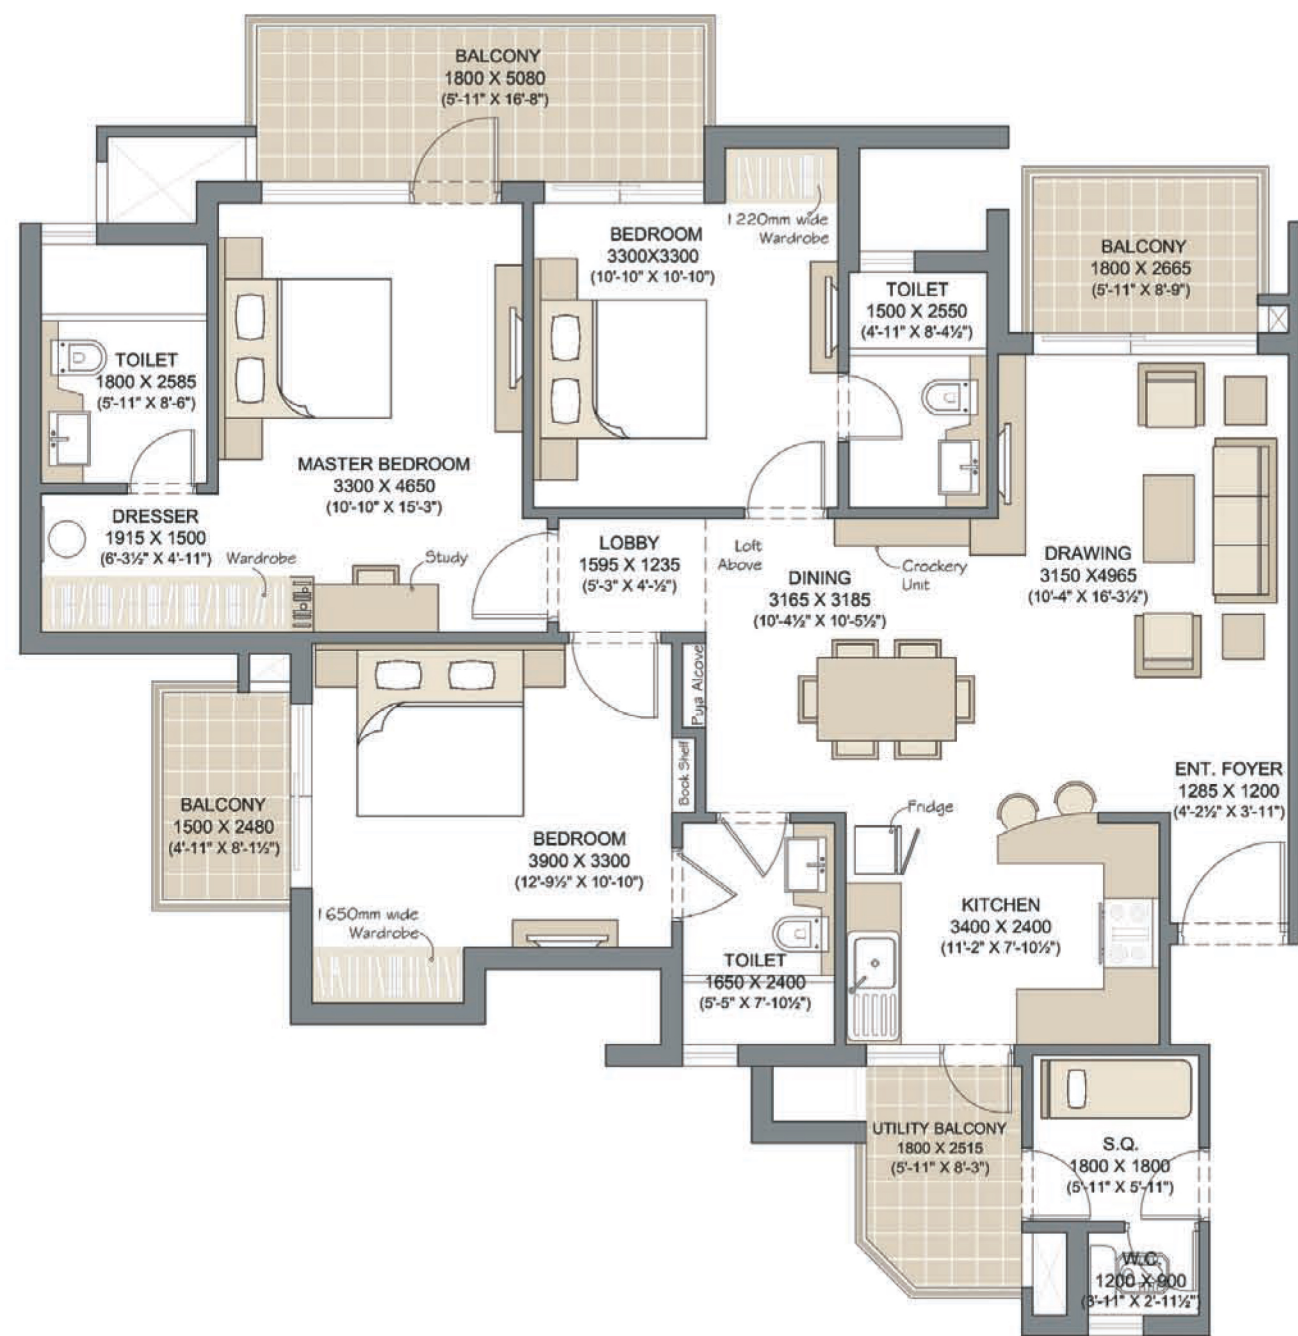

3 BHK + SQ

Floor Plan Of A Single Unit & The Cluster Plan

3 BHK + SQ

The 3D View

TOWER C, D, E, F, K, L
UNIT NO. 2 & 3

Authorised Sales Partner:

RaiRealtors TM
.....where trust meets the satisfaction!!

+91 9999913391

SALE AREA : 1895 SQ.FT.

(176.04 SQ.MT.)