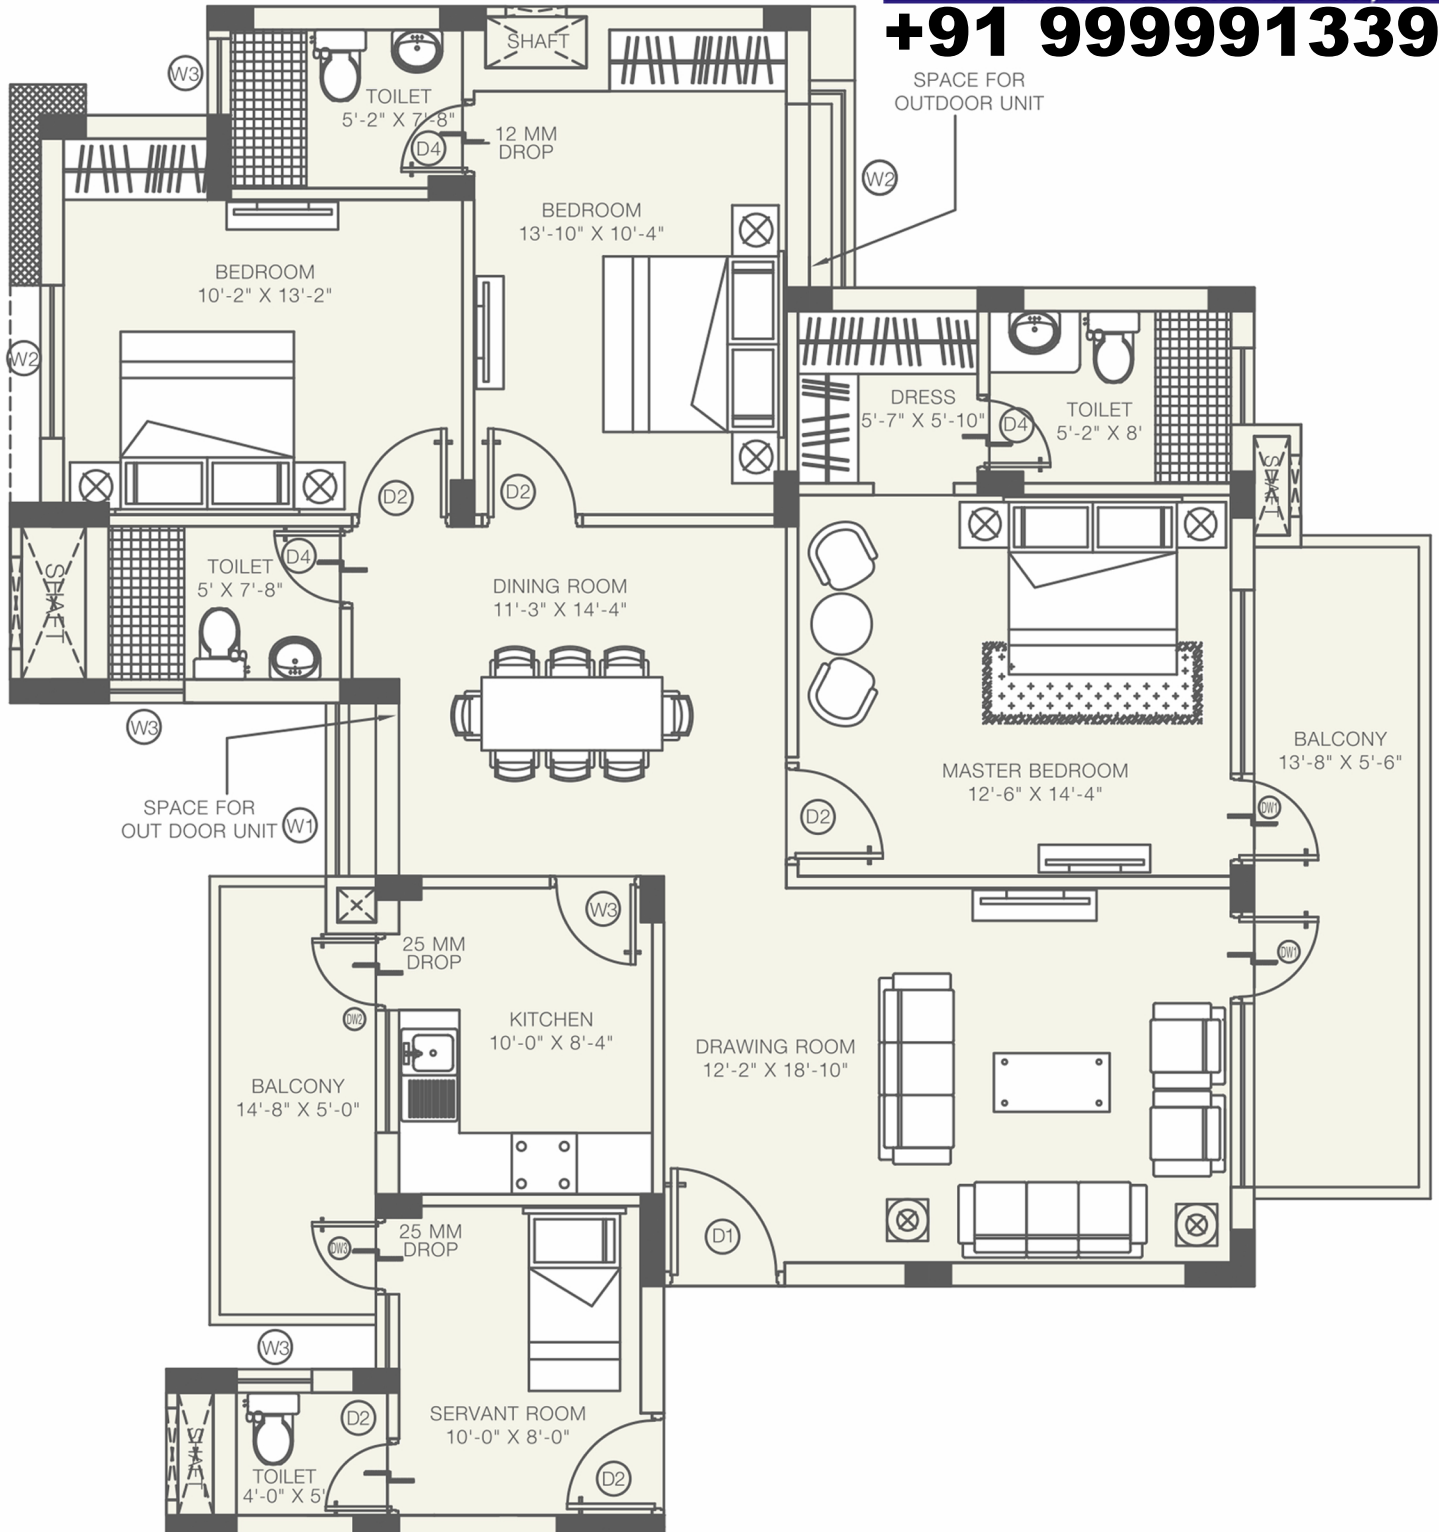

Typical Floor Plan

Oris
ASTER COURT
premier

3 BHK + S Unit

Super area : 196.95 sq.mt approx (2120 sq.ft.)

Built up area : 1616 sq.ft.

Carpet area : 1230 sq.ft.

Authorised Sales Partner:

Rai TM
Realtors
.....where trust meets the satisfaction!!

+91 9999913391

1 sq.mt. = 10.76 sq.ft.